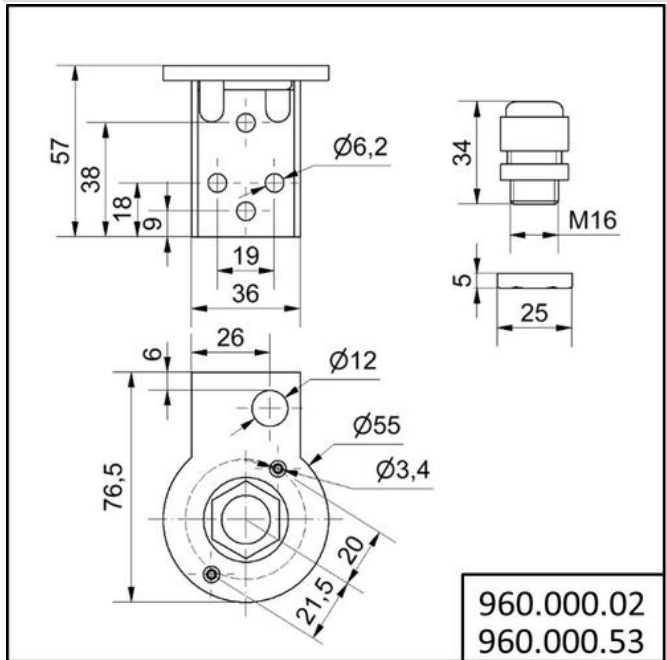

DRAWING

! For additional installation and mounting information, refer to the appropriate user guide at www.werma.com. This printed copy is for information only and is subject to alteration.